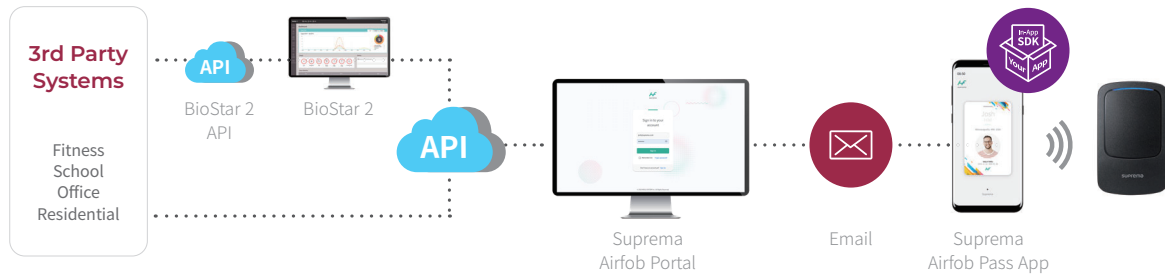

Remote and contactless

Suprema makes it easier to issue and revoke a mobile access card by sending an email to users.

- Saves cost of issuing cards and maintenance in comparison to physical cards
- Protects your data with ISO 27001 certified system architecture

A comprehensive system for mobile access

Using Suprema Airfob Portal, you can build your own fully functional access control system with mobile access.

- Suprema's open API's can easily integrate into your existing system to make mobile access a part of your complete solution
- Suprema's In-App SDK allows you to integrate mobile access card into your own mobile application

Easiest way to go mobile, Airfob Patch

Suprema Airfob Patch is an award-winning, innovative device that attaches to existing RF card readers to make them compatible with Mobile Access Cards.

- Airfob Patch converts Mobile Access Card's Bluetooth signal to RF card signal
- Airfob Patch works without battery, harvesting energy from RF field signals transmitted from the card reader
- A retrofit patch-on device, Airfob Patch is quick and easy to install

Apply to everywhere RF card is used

Entrance

Speed gate

Copier access

PC login

Industries leveraging mobile access

For Government

For Enterprise