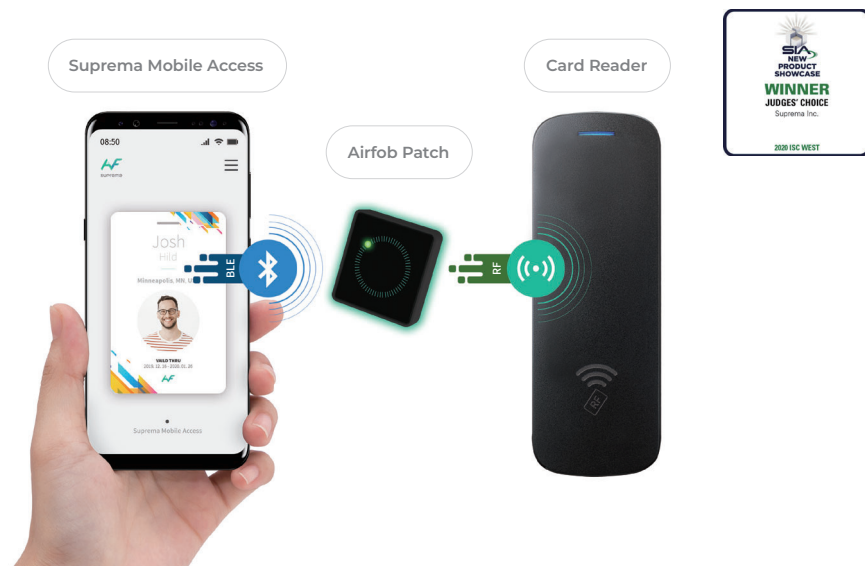

Suprema Mobile Access

JUST TAP & GO

Suprema Mobile Access

Suprema Mobile Access allows you to use your own smartphone as a key to access doors, facilities and more. By using your smartphone as a credential, managing and using an access card becomes easier, faster and safer.

Remote and contactless

Suprema makes it easier to issue and revoke a mobile access card by sending an email to users.

- Saves cost of issuing cards and maintenance in comparison to physical cards
- Protects your data with ISO 27001 certified system architecture

A comprehensive system for mobile access

Using Suprema Airfob Portal, you can build your own fully functional access control system with mobile access.

- Suprema's open API's can easily integrate into your existing system to make mobile access a part of your complete solution
- Suprema's In-App SDK allows you to integrate mobile access card into your own mobile application

Easiest way to go mobile, Airfob Patch

Suprema Airfob Patch is an award-winning, innovative device that attaches to existing RF card readers to make them compatible with Mobile Access Cards.

- Airfob Patch converts Mobile Access Card's Bluetooth signal to RF card signal
- Airfob Patch works without battery, harvesting energy from RF field signals transmitted from the card reader
- A retrofit patch-on device, Airfob Patch is quick and easy to install