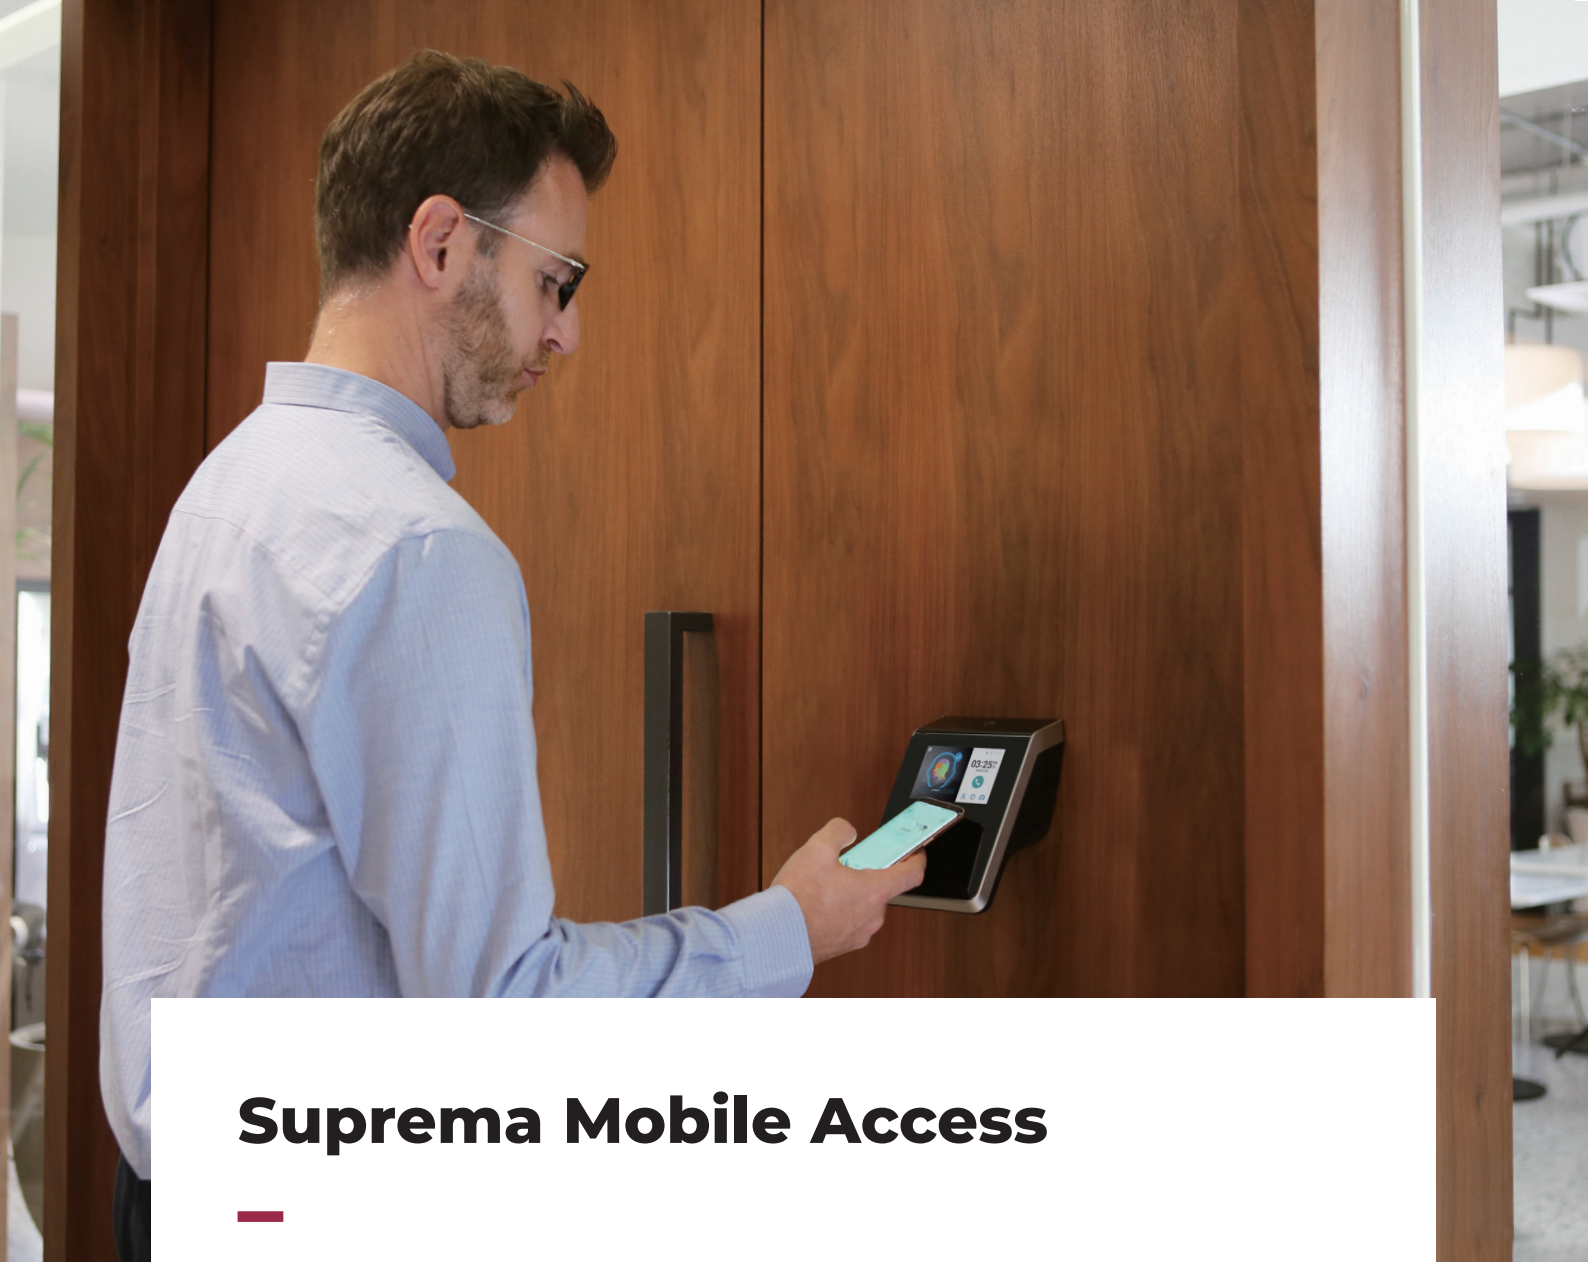

Suprema Mobile Access

JUST TAP & GO

Suprema Mobile Access

Suprema Mobile Access allows you to use your own smartphone as a key to access doors, facilities and more. By using your smartphone as a credential, managing and using an access card becomes easier, faster and safer.